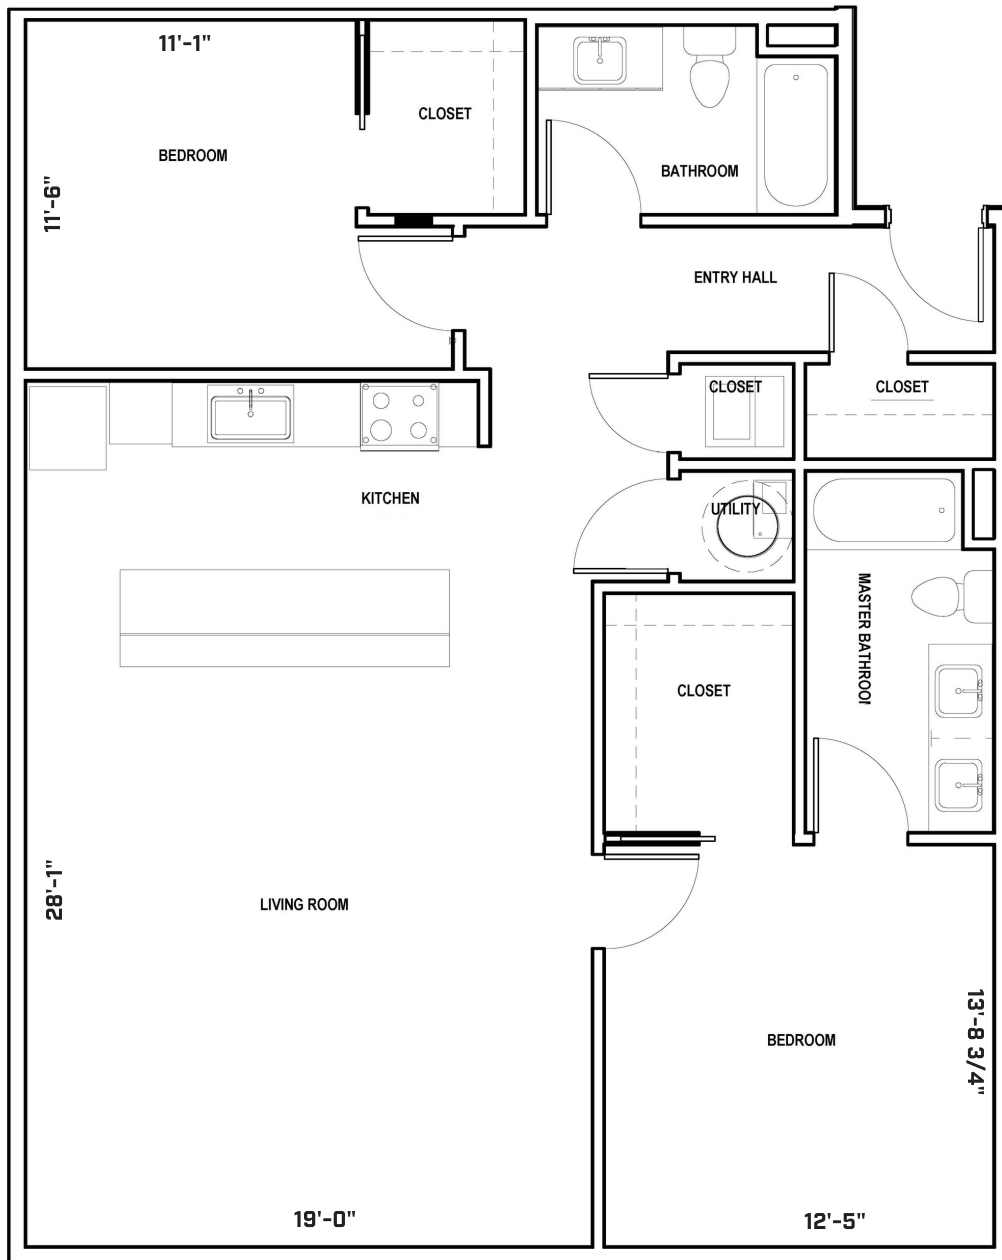

DOPPLEBOCK • 1231 SF

CALL/TEXT: 402.800.0097

WWW.LIGHTSAPARTMENTS.COM