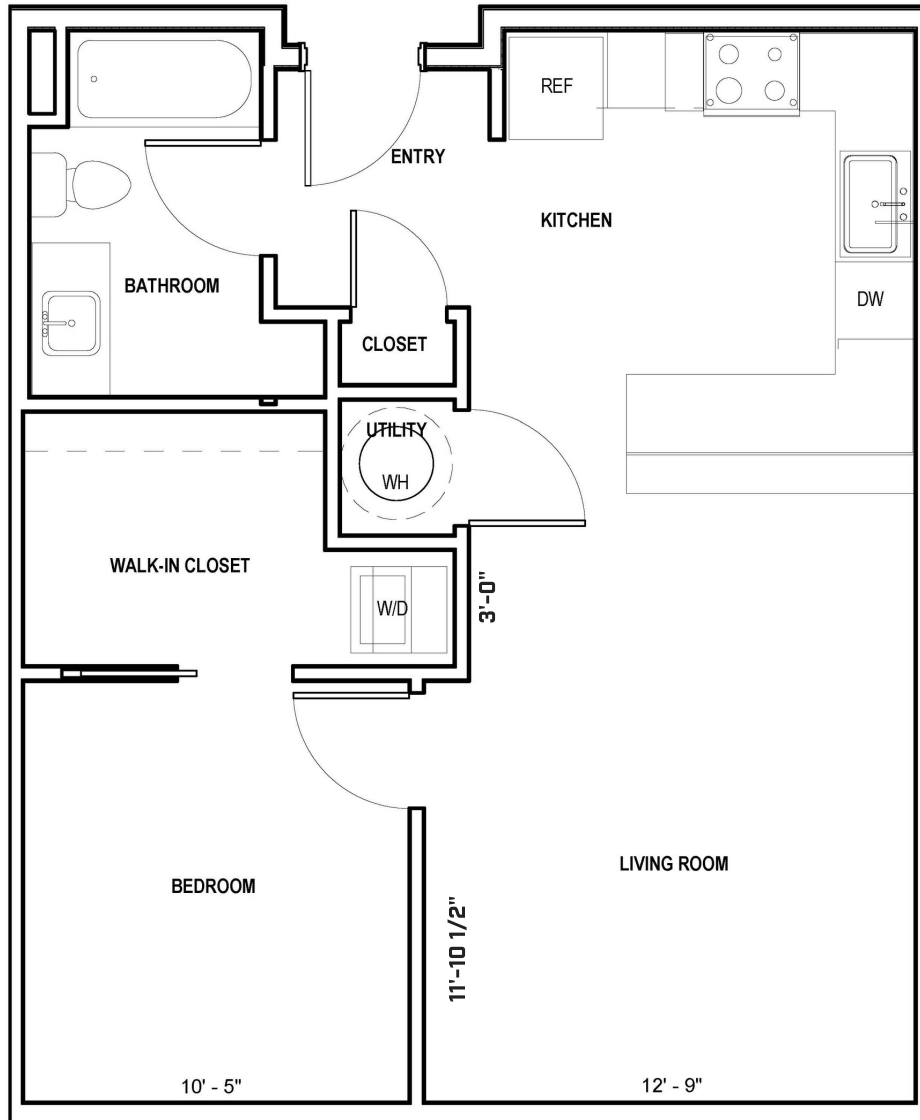

PILSNER I • 676 SF

CALL/TEXT: 402.800.0097

WWW.LIGHTSAPARTMENTS.COM