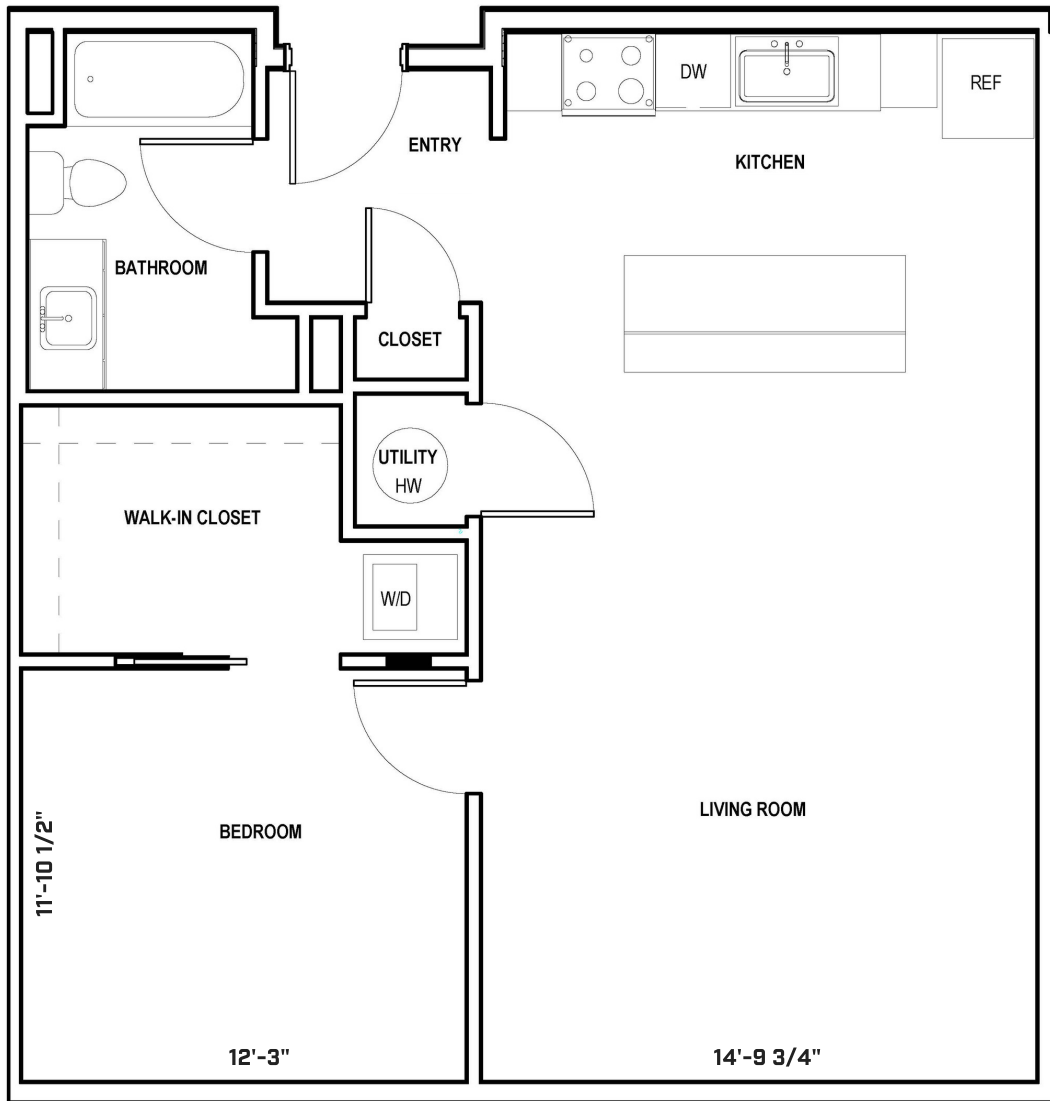

STOUT • 783 SF

CALL/TEXT: 402.800.0097

WWW.LIGHTSAPARTMENTS.COM